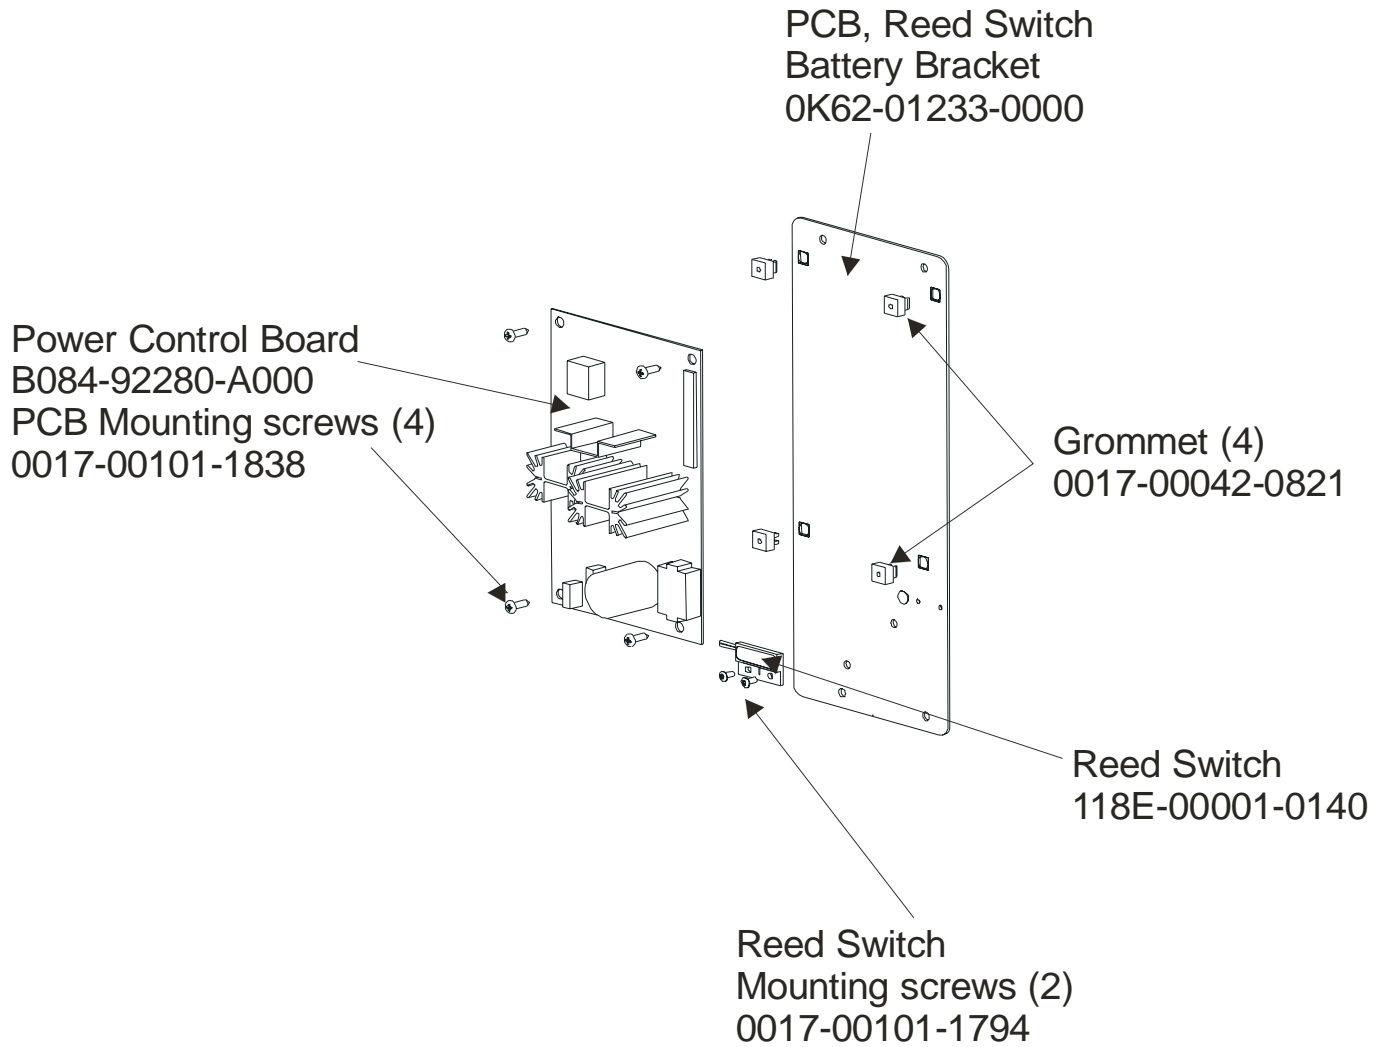

Stabilizer Caps
OK62-01003-0000(4)

Front Frame Cap
OK62-01004-0002
(Stealth Gray)
Mounting Screws
0017-00101-1795(2)

ARCTIC SILVER QUIET DRIVE 95XE
Lower Frame Shrouds & Hardware

95XE-0XXX-05
S/N XHM074504931

ARCTIC SILVER QUIET DRIVE 95XE
Pedal Lever Assembly Components

95XE-0XXX-05
S/N XHM074504931

ARCTIC SILVER QUIET DRIVE 95XE
PCB, Battery, Reed Switch & Bracket

95XE-0XXX-05
S/N XHM074504931

Service Kit-
MGK62-00002-0044
Includes: